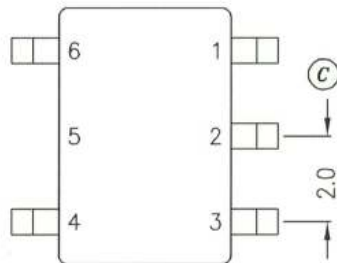

Specification for:  
**SMH05025A**

110 Delta Drive  
Pittsburgh, PA 15238  
Phone: 412/696-1333  
Fax: 412/696-0333  
Email:magnetics@spang.com

**MATERIAL**

Bobbin Material: Phenolic PM9630

Pin Material: Phosphor Bronze