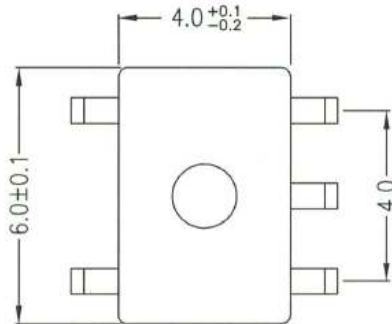

Specification for:  
**SMH05025A**

110 Delta Drive  
Pittsburgh, PA 15238  
Phone: 412/696-1333  
Fax: 412/696-0333  
Email:magnetics@spang.com

**MATERIAL**

Bobbin Material: Phenolic PM9630

Pin Material: Phosphor Bronze