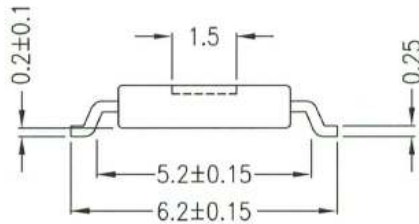

Specification for:  
**SMH05025A**

110 Delta Drive  
Pittsburgh, PA 15238  
Phone: 412/696-1333  
Fax: 412/696-0333  
Email:magnetics@spang.com

**MATERIAL**

Bobbin Material: Phenolic PM9630

Pin Material: Phosphor Bronze