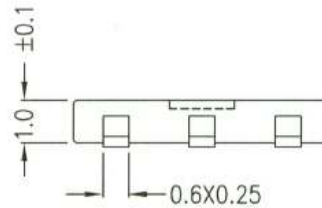

Specification for:  
**SMH05025A**

110 Delta Drive  
Pittsburgh, PA 15238  
Phone: 412/696-1333  
Fax: 412/696-0333  
Email:magnetics@spang.com

**MATERIAL**

Bobbin Material: Phenolic PM9630

Pin Material: Phosphor Bronze