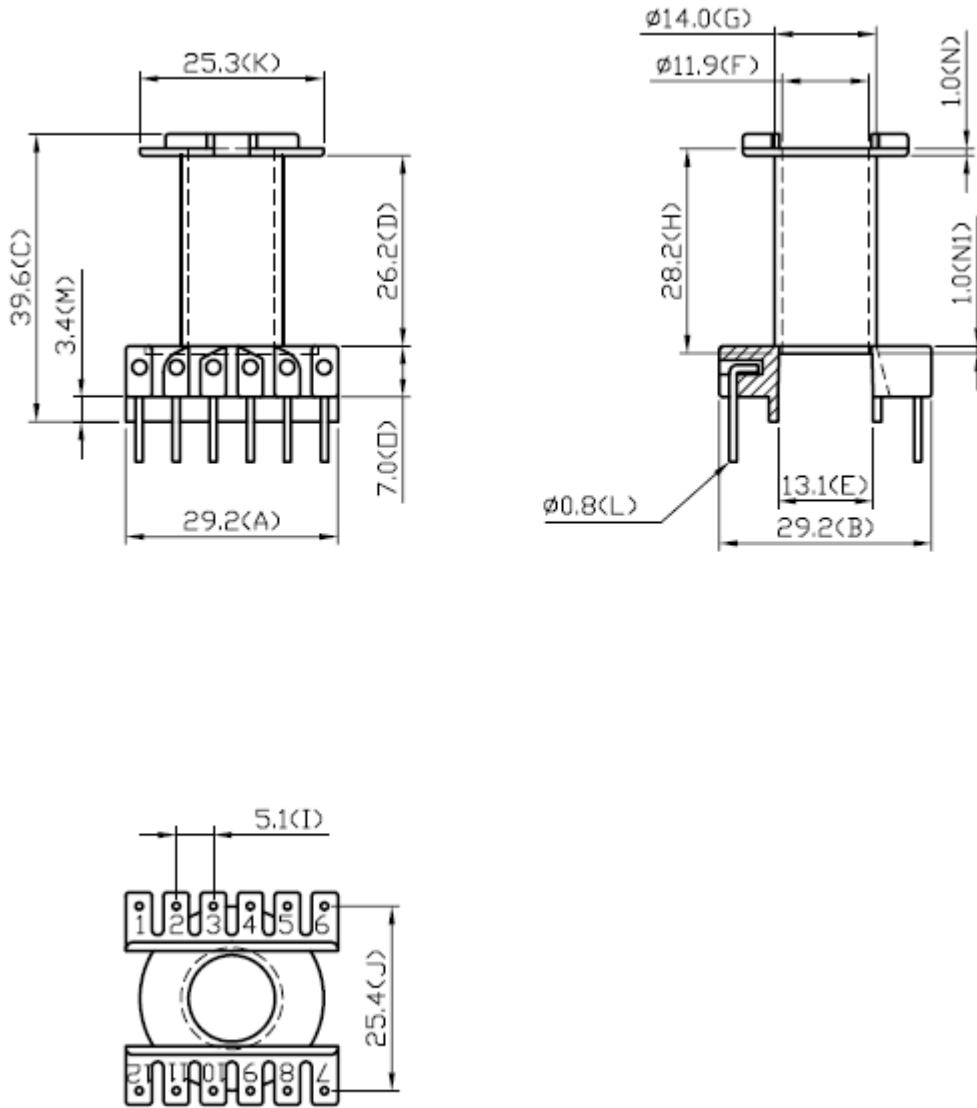

Specification for:
PCB3521LA

110 Delta Drive
Pittsburgh, PA 15238
Phone: 412/696-1333
Fax: 412/696-0333
Email: magnetics@spang.com

MATERIAL

Material: FR530

REMARKS

Revision None