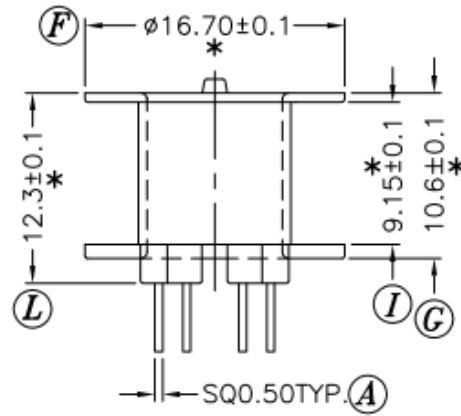

Specification for:
PCB2316B1

110 Delta Drive
 Pittsburgh, PA 15238
 Phone: 412/696-1333
 Fax: 412/696-0333
 Email:magnetics@spang.com

MATERIAL

Bobbin Material: Phenolic PM9630
 Pin Material: Phosphor Bronze CP wire