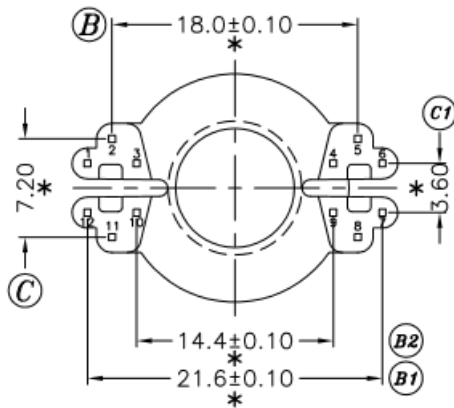

Specification for:
PCB2316B1

110 Delta Drive
 Pittsburgh, PA 15238
 Phone: 412/696-1333
 Fax: 412/696-0333
 Email:magnetics@spang.com

MATERIAL

Bobbin Material: Phenolic PM9630
 Pin Material: Phosphor Bronze CP wire