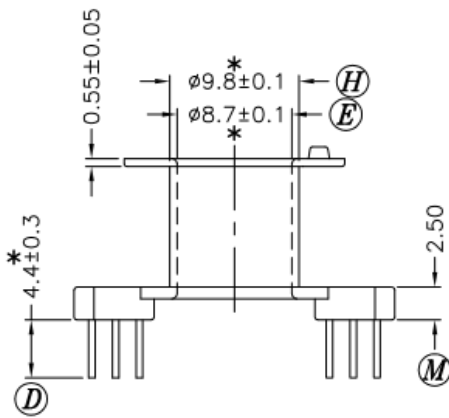

Specification for:
PCB2316B1

110 Delta Drive
 Pittsburgh, PA 15238
 Phone: 412/696-1333
 Fax: 412/696-0333
 Email:magnetics@spang.com

MATERIAL

Bobbin Material: Phenolic PM9630
 Pin Material: Phosphor Bronze CP wire