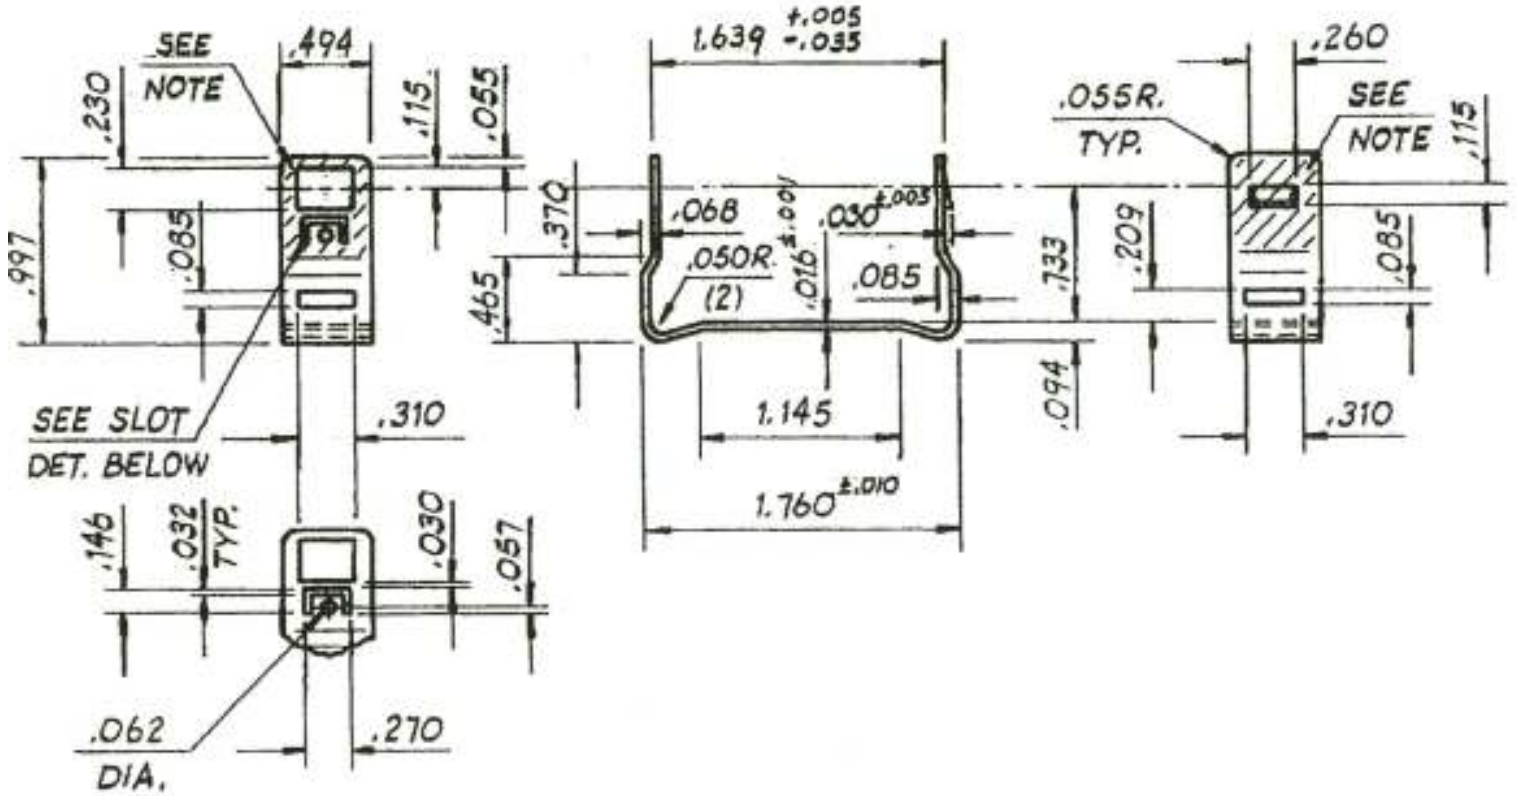

Specification for:
00C393916

110 Delta Drive
Pittsburgh, PA 15238
Phone: 412/696-1333
Fax: 412/696-0333
Email: magnetics@spang.com

MATERIAL

Material: Stainless Steel

REMARKS

Revision -